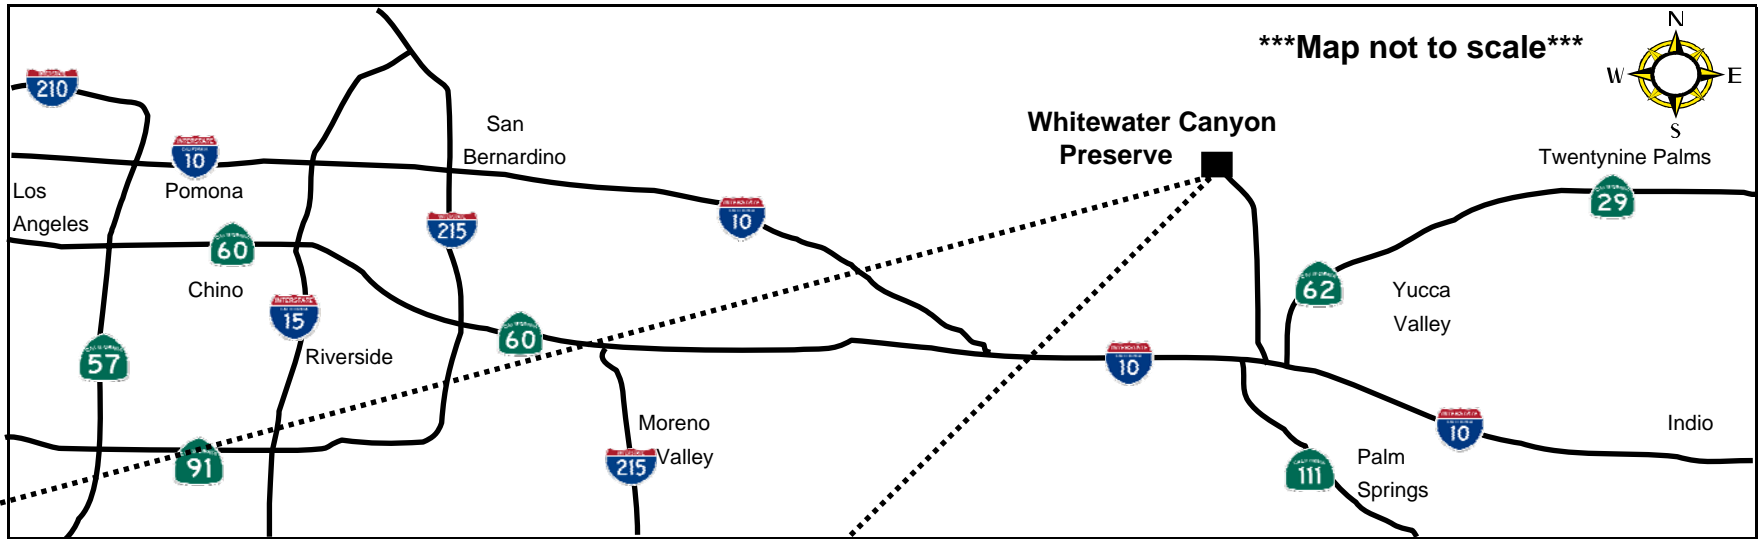

The Wildlands Conservancy

Whitewater Canyon Preserve

9160 Whitewater Canyon Road
Whitewater, CA 92282
(760) 325-7222

Whitewater Canyon Preserve

DIRECTIONS:

FROM Interstate 10:

Take Whitewater exit, turn north, then left on Whitewater Canyon Road. Travel five miles. The Preserve is located at the end of the road.