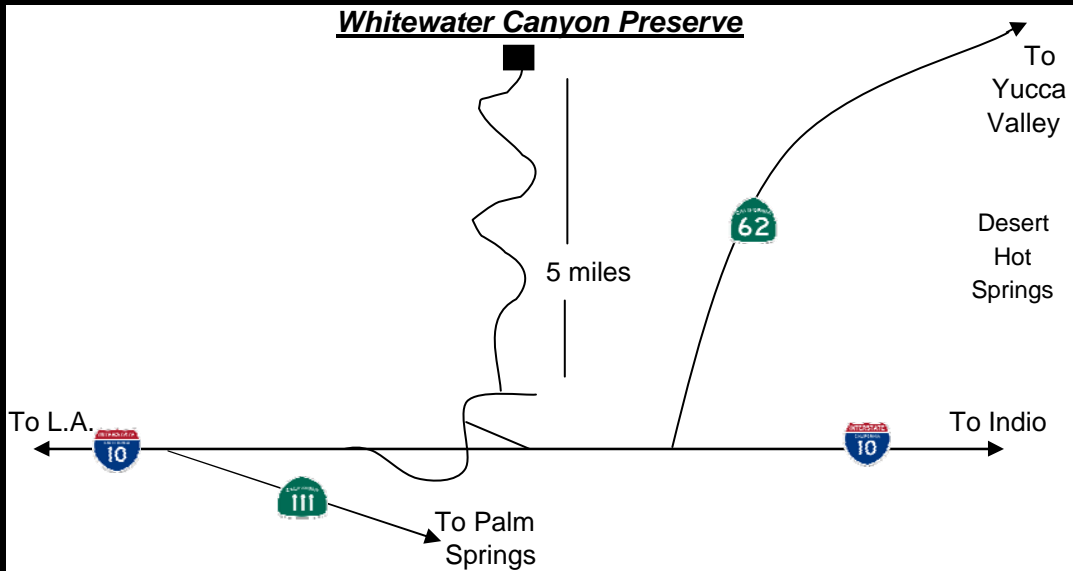

The Wildlands Conservancy

Whitewater Canyon Preserve

9160 Whitewater Canyon Road
Whitewater, CA 92282
(760) 325-7222

Whitewater Canyon Preserve

DIRECTIONS:

FROM Interstate 10:

Take Whitewater exit, turn north, then left on Whitewater Canyon Road. Travel five miles. The Preserve is located at the end of the road.